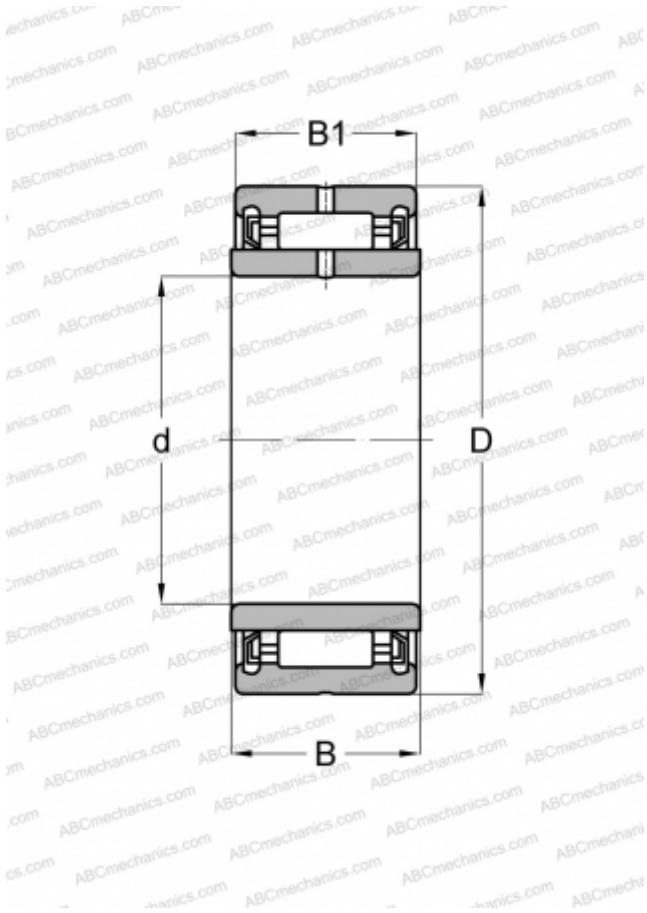

## NA 4928 2RS ABC

Needle roller bearings

TYPE: Roller bearings, Needle, Single row, With machined rings with flanges, with an inner ring, Lip seals on both side, metric

### Technical specification

#### DIMENSIONS, MM

d	140,000
D	190,000
B	51,000
B1	50,000

#### WEIGHT, KG

4,340