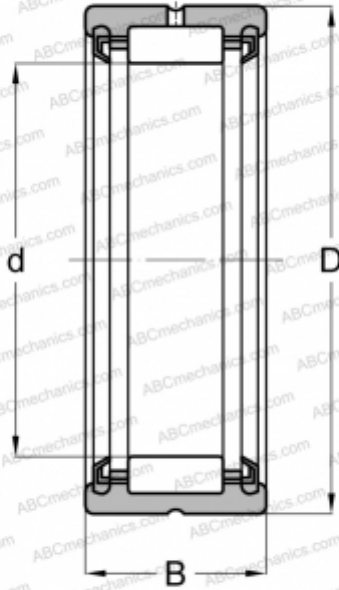

## RNA 4900 2RSR FAG

Needle roller bearings

TYPE: Roller bearings, Needle, Single row, With machined rings with flanges, without an inner ring, Lip seals on both side, metric

### Technical specification

#### DIMENSIONS, MM

d	14,000
D	22,000
B	13,000

#### WEIGHT, KG

0,018