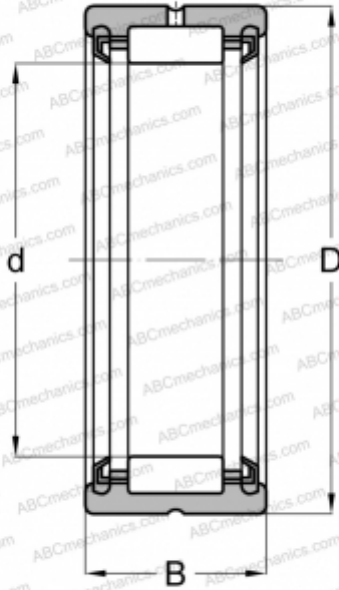

## RNA 4901 2RSR FAG

Needle roller bearings

TYPE: Roller bearings, Needle, Single row, With machined rings with flanges, without an inner ring, Lip seals on both side, metric

### Technical specification

#### DIMENSIONS, MM

d	16,000
D	24,000
B	13,000

#### WEIGHT, KG

0,023