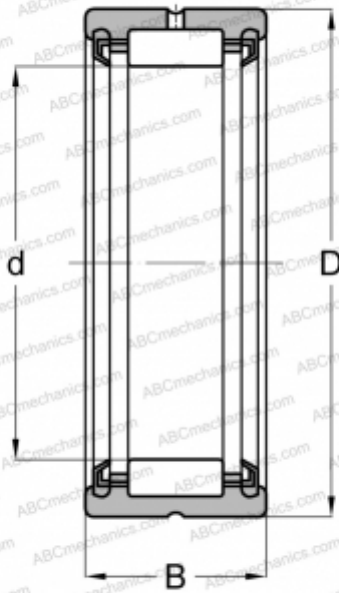

RNA 4901 2RS TORRINGTON

Needle roller bearings

TYPE: Roller bearings, Needle, Single row, With machined rings with flanges, without an inner ring, Lip seals on both side, metric

Technical specification

DIMENSIONS, MM

d	16,000
D	24,000
B	13,000

WEIGHT, KG

0,023

MANUFACTURER

[TORRINGTON](#)

INTERCHANGE

ABC	RNA 4901 2RS
FAG	RNA 4901 2RSR
INA	RNA 4901 2RS
SKF	RNA 4901.2RS
IKO	RNA 4901 UU