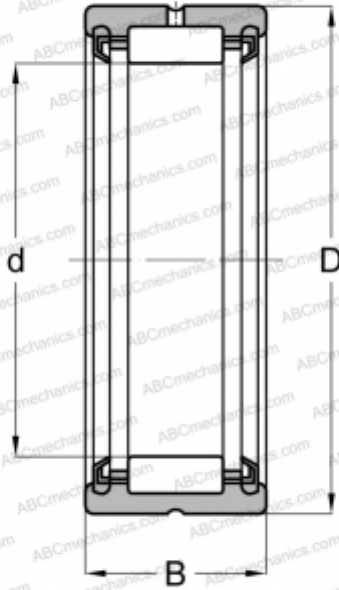

RNA 4902 2RS ABC

Needle roller bearings

TYPE: Roller bearings, Needle, Single row, With machined rings with flanges, without an inner ring, Lip seals on both side, metric

Technical specification

DIMENSIONS, MM

d	20,000
D	28,000
B	13,000

MANUFACTURER

[ABC](#)

INTERCHANGE

FAG	RNA 4902 2RSR
SKF	RNA 4902.2RS
TORRINGTON	RNA 4902 2RS
IKO	RNA 4902 UU
NSK	RNA 4902 TT
INA	RNA4902-2RSR
KOYO	RNA4902A 2RS
JNS	RNA4902UU
NTN	RNA4902LL