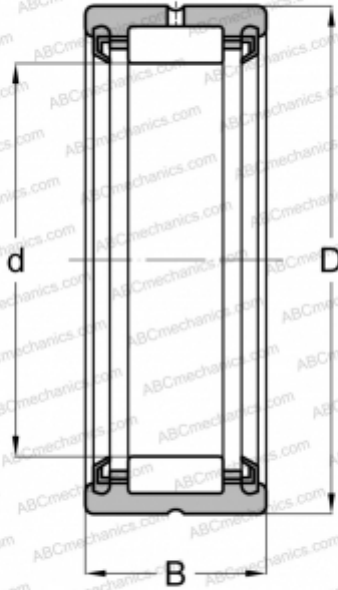

RNA 4902.2RS SKF

Needle roller bearings

TYPE: Roller bearings, Needle, Single row, With machined rings with flanges, without an inner ring, Lip seals on both side, metric

Technical specification

DIMENSIONS, MM