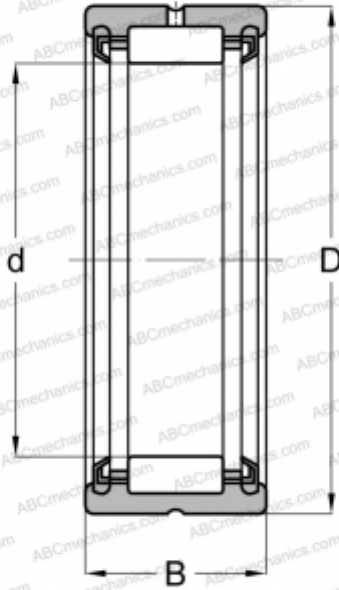

RNA 4902 2RS TORRINGTON

Needle roller bearings

TYPE: Roller bearings, Needle, Single row, With machined rings with flanges, without an inner ring, Lip seals on both side, metric

Technical specification

DIMENSIONS, MM

d	20,000
D	28,000
B	13,000

MANUFACTURER

[TORRINGTON](#)

INTERCHANGE

ABC	RNA 4902 2RS
FAG	RNA 4902 2RSR
SKF	RNA 4902.2RS
IKO	RNA 4902 UU
NSK	RNA 4902 TT
INA	RNA4902-2RSR
KOYO	RNA4902A 2RS
JNS	RNA4902UU
NTN	RNA4902LL