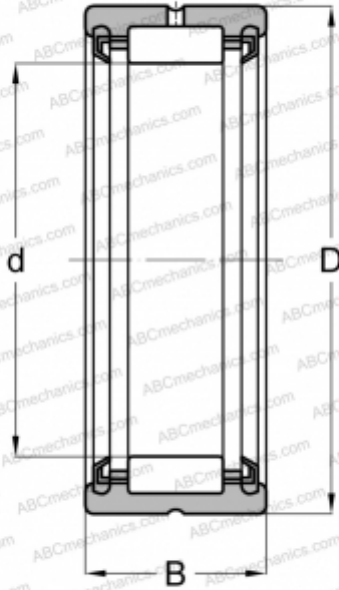

## RNA 4905 2RS ABC

Needle roller bearings

TYPE: Roller bearings, Needle, Single row, With machined rings with flanges, without an inner ring, Lip seals on both side, metric

### Technical specification

#### DIMENSIONS, MM

d	30,000
D	42,000
B	17,000

#### WEIGHT, KG

0,073