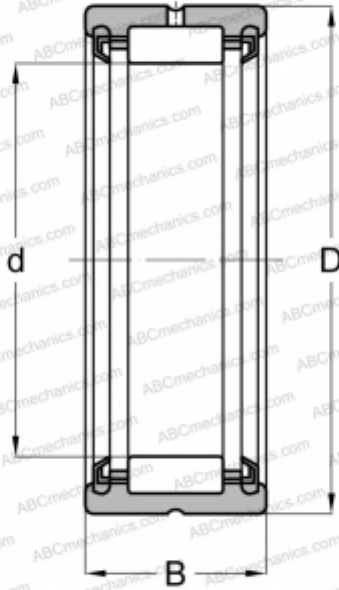

RNA 49/32 2RS ABC

Needle roller bearings

TYPE: Roller bearings, Needle, Single row, With machined rings with flanges, without an inner ring, Lip seals on both side, metric

Technical specification

DIMENSIONS, MM

d	40,000
D	52,000
B	20,000

WEIGHT, KG

0,095

MANUFACTURER

[ABC](#)

INTERCHANGE

IKO

[RNA 49/32 UU](#)