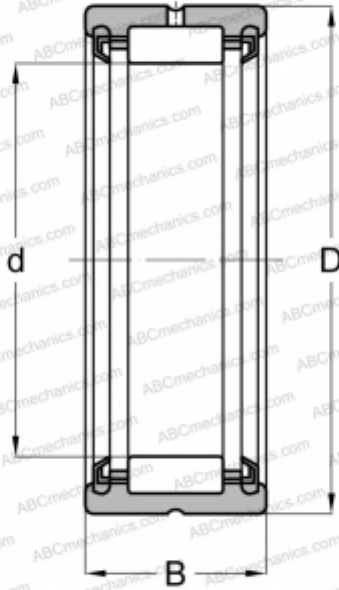

RNA 4907 2RSR FAG

Needle roller bearings

TYPE: Roller bearings, Needle, Single row, With machined rings with flanges, without an inner ring, Lip seals on both side, metric

Technical specification

DIMENSIONS, MM

d	42,000
D	55,000
B	20,000

WEIGHT, KG

0,118

MANUFACTURER

[FAG](#)

INTERCHANGE

ABC	RNA 4907 2RS
INA	RNA 4907 2RS
SKF	RNA 4907.2RS
TORRINGTON	RNA 4907 2RS
IKO	RNA 4907 UU