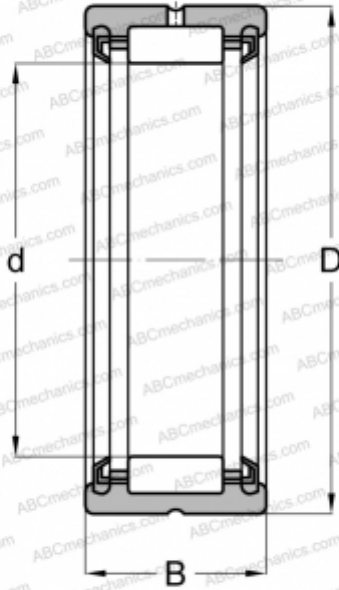

## RNA 4907 2RS INA

Needle roller bearings

TYPE: Roller bearings, Needle, Single row, With machined rings with flanges, without an inner ring, Lip seals on both side, metric

### Technical specification

#### DIMENSIONS, MM

d	42,000
D	55,000
B	20,000

#### WEIGHT, KG

0,118