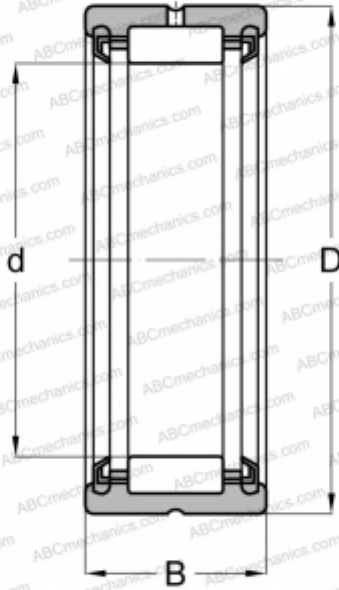

## RNA 4908 2RS ABC

Needle roller bearings

TYPE: Roller bearings, Needle, Single row, With machined rings with flanges, without an inner ring, Lip seals on both side, metric

### Technical specification

#### DIMENSIONS, MM

d	48,000
D	62,000
B	22,000

#### WEIGHT, KG

0,163