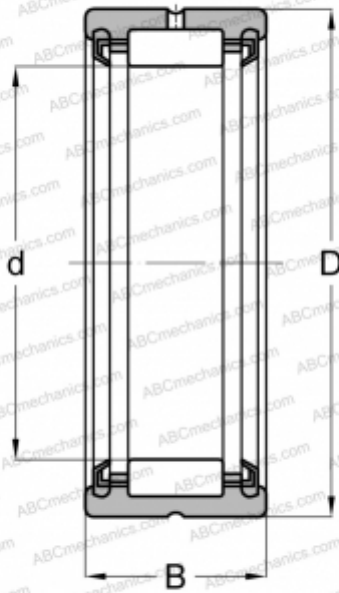

## RNA 4908 2RSR FAG

Needle roller bearings

TYPE: Roller bearings, Needle, Single row, With machined rings with flanges, without an inner ring, Lip seals on both side, metric

### Technical specification

#### DIMENSIONS, MM

|   |        |
|---|--------|
| d | 48,000 |
| D | 62,000 |
| B | 22,000 |

#### WEIGHT, KG

0,163