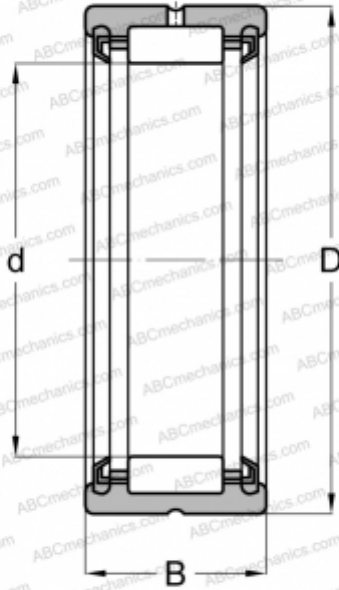

## RNA 4909 2RS ABC

Needle roller bearings

TYPE: Roller bearings, Needle, Single row, With machined rings with flanges, without an inner ring, Lip seals on both side, metric

### Technical specification

#### DIMENSIONS, MM

d	52,000
D	68,000
B	22,000

#### WEIGHT, KG

0,209