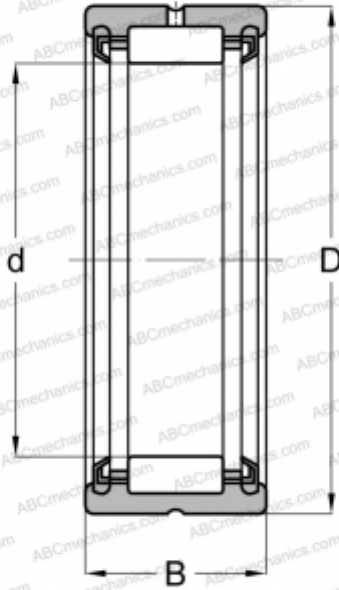

RNA 4909 2RSR FAG

Needle roller bearings

TYPE: Roller bearings, Needle, Single row, With machined rings with flanges, without an inner ring, Lip seals on both side, metric

Technical specification

DIMENSIONS, MM

d	52,000
D	68,000
B	22,000

MANUFACTURER

[FAG](#)

INTERCHANGE

ABC	RNA 4909 2RS
SKF	RNA 4909.2RS
TORRINGTON	RNA 4909 2RS
IKO	RNA 4909 UU
NSK	RNA 4909 TT
INA	RNA4909-2RSR
KOYO	RNA4909A 2RS
JNS	RNA4909UU
NTN	RNA4909LL