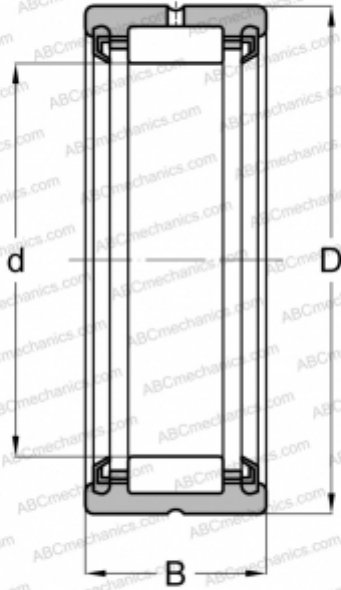

RNA 4911 2RS ABC

Needle roller bearings

TYPE: Roller bearings, Needle, Single row, With machined rings with flanges, without an inner ring, Lip seals on both side, metric

Technical specification

DIMENSIONS, MM

d	63,000
D	80,000
B	25,000

WEIGHT, KG

0,265

MANUFACTURER

[ABC](#)

INTERCHANGE

IKO

[RNA 4911 UU](#)