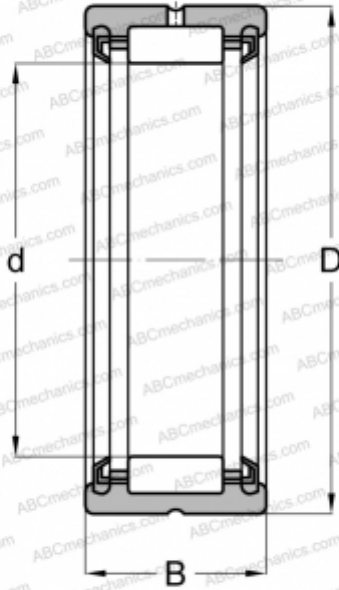

RNA 4919 2RS ABC

Needle roller bearings

TYPE: Roller bearings, Needle, Single row, With machined rings with flanges, without an inner ring, Lip seals on both side, metric

Technical specification

DIMENSIONS, MM

d	110,000
D	130,000
B	35,000

WEIGHT, KG

0,760

MANUFACTURER

[ABC](#)

INTERCHANGE

IKO

[RNA 4919 UU](#)