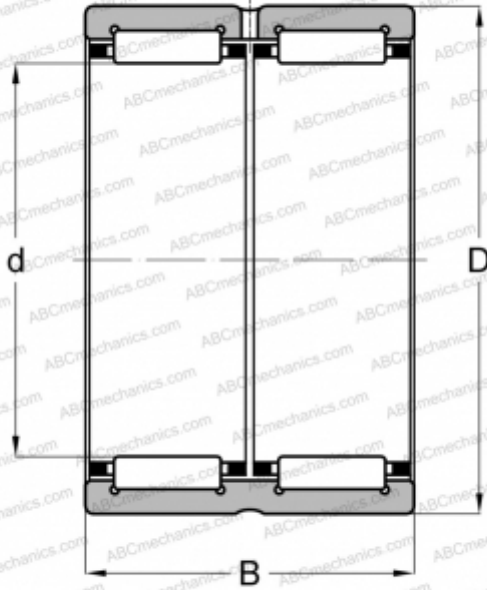

RNA 6901 2RS ABC

Needle roller bearings

TYPE: Roller bearings, Needle, Double row, Lip seals on both side, metric, With machined rings with flanges, without an inner ring

Technical specification

DIMENSIONS, MM

d	16,000
D	24,000
B	22,000

WEIGHT, KG

0,030

MANUFACTURER

[ABC](#)

INTERCHANGE

IKO

[RNA 6901 UU](#)