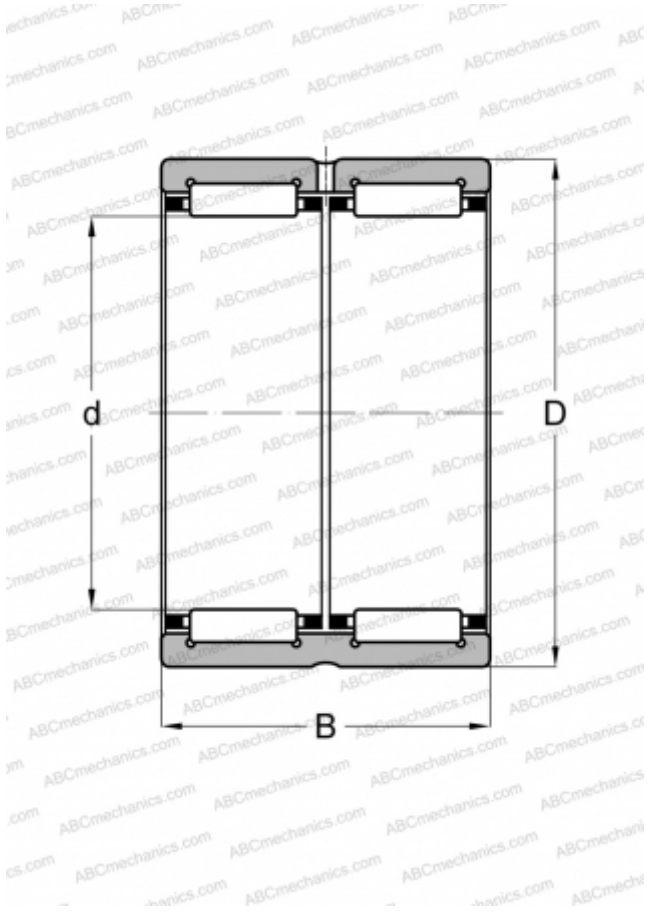

RNA 6902 2RS ABC

Needle roller bearings

TYPE: Roller bearings, Needle, Double row, Lip seals on both side, metric, With machined rings with flanges, without an inner ring

Technical specification

DIMENSIONS, MM

d	20,000
D	28,000
B	23,000

WEIGHT, KG

0,038

MANUFACTURER

[ABC](#)

INTERCHANGE

IKO

[RNA 6902 UU](#)