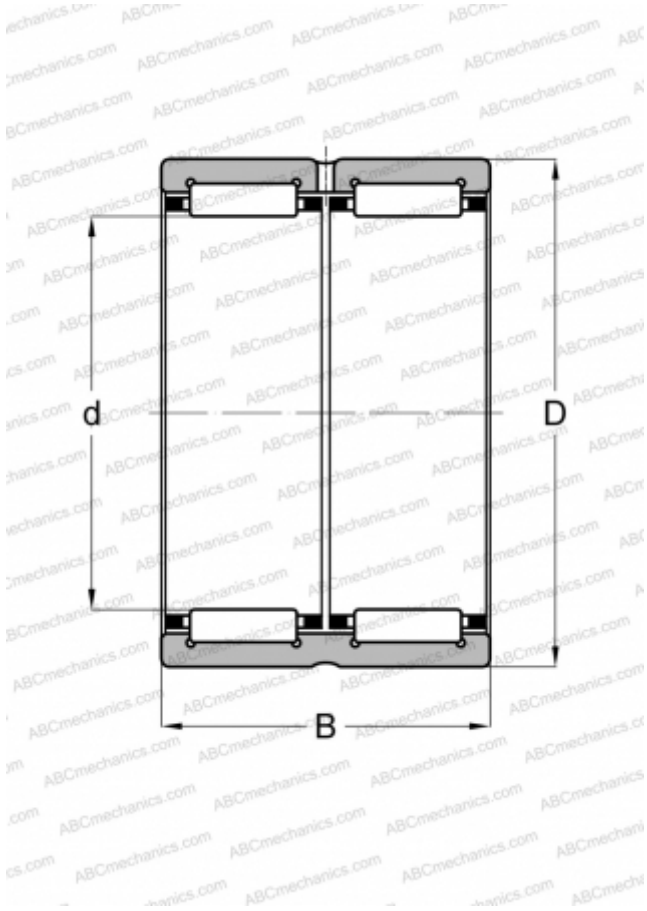

RNA 6903 2RS ABC

Needle roller bearings

TYPE: Roller bearings, Needle, Double row, Lip seals on both side, metric, With machined rings with flanges, without an inner ring

Technical specification

DIMENSIONS, MM