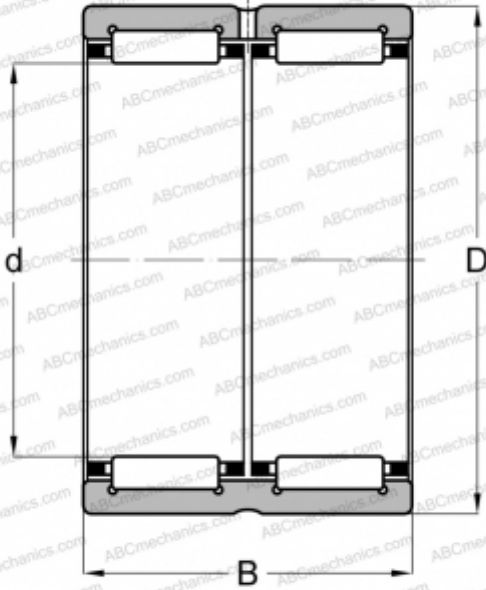

RNA 6904 2RS ABC

Needle roller bearings

TYPE: Roller bearings, Needle, Double row, Lip seals on both side, metric, With machined rings with flanges, without an inner ring

Technical specification

DIMENSIONS, MM