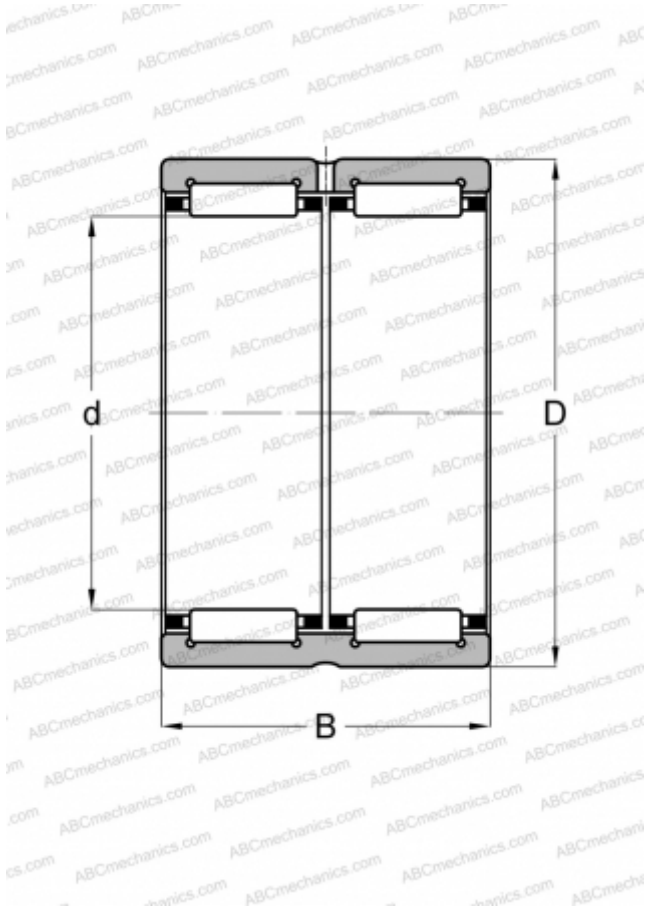

RNA 6904 UU IKO

Needle roller bearings

TYPE: Roller bearings, Needle, Double row, Lip seals on both side, metric, With machined rings with flanges, without an inner ring

Technical specification

DIMENSIONS, MM

d	25,000
D	37,000
B	30,000

WEIGHT, KG

0,096

MANUFACTURER

[IKO](#)

INTERCHANGE

ABC	RNA 6904 2RS
-----	------------------------------

CALCULATION DATA