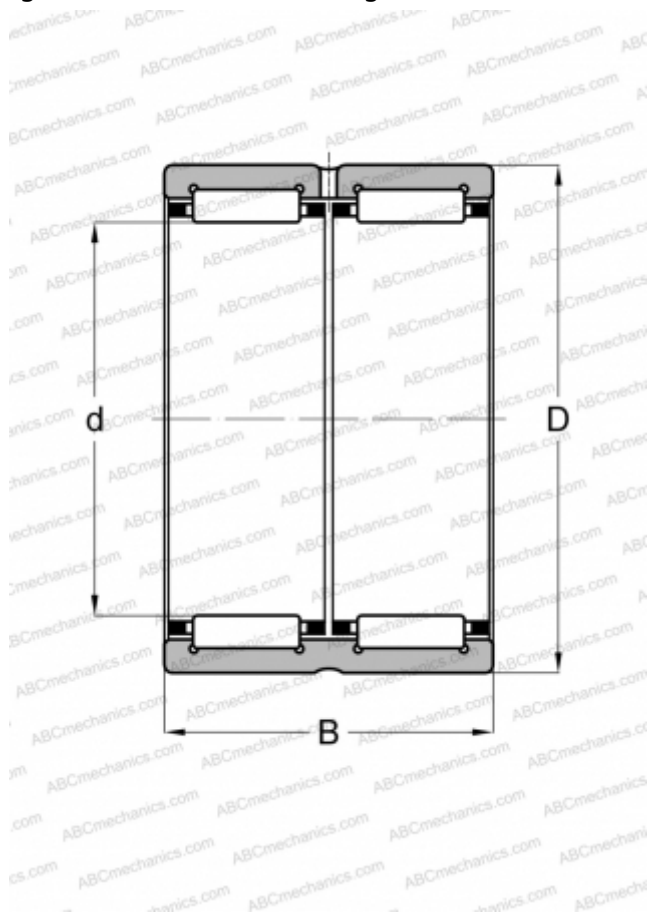

RNA 69/22 2RS ABC

Needle roller bearings

TYPE: Roller bearings, Needle, Double row, Lip seals on both side, metric, With machined rings with flanges, without an inner ring

Technical specification

DIMENSIONS, MM