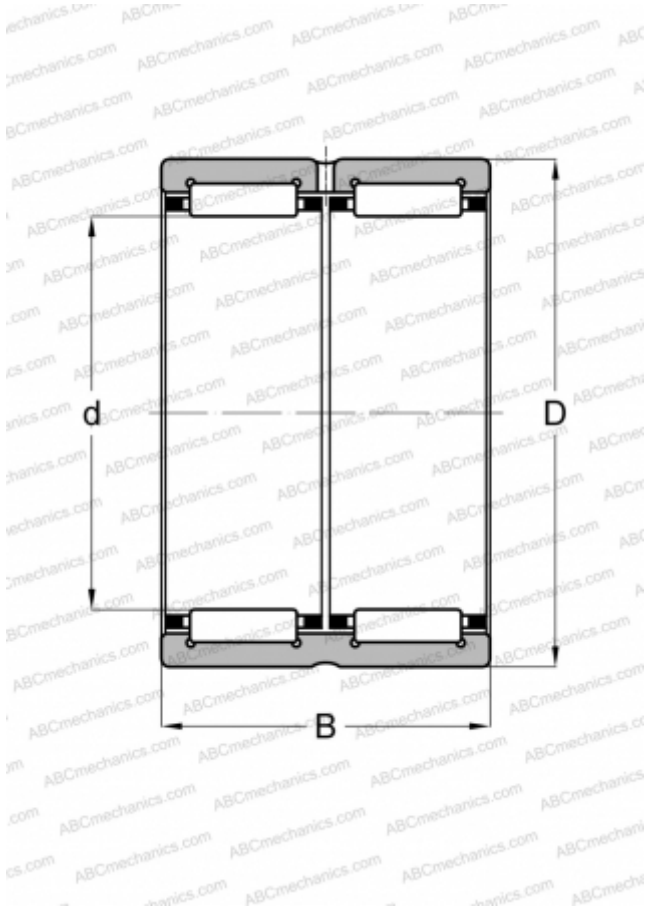

## RNA 6911 2RS ABC

Needle roller bearings

TYPE: Roller bearings, Needle, Double row, Lip seals on both side, metric, With machined rings with flanges, without an inner ring

### Technical specification

#### DIMENSIONS, MM

|   |        |
|---|--------|
| d | 63,000 |
| D | 80,000 |
| B | 45,000 |