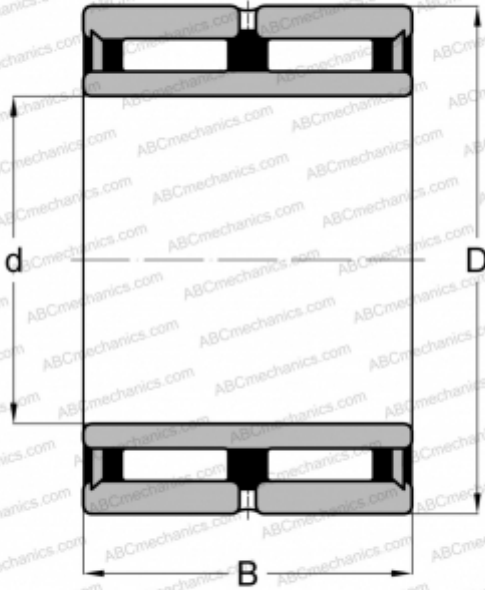

## NA 6901 2RS ABC

Needle roller bearings

TYPE: Roller bearings, Needle, Double row, With machined rings with flanges, with an inner ring, Lip seals on both side, metric

#### DIMENSIONS, MM

d	12,000
D	24,000
B	23,000
B1	22,000