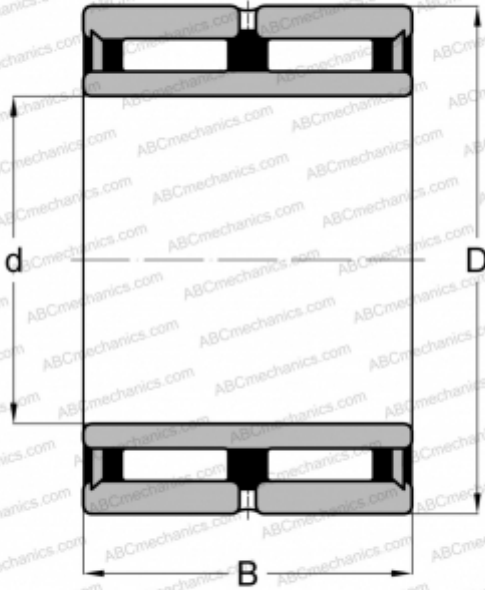

NA 6903 2RS ABC

Needle roller bearings

TYPE: Roller bearings, Needle, Double row, With machined rings with flanges, with an inner ring, Lip seals on both side, metric

Technical specification

DIMENSIONS, MM