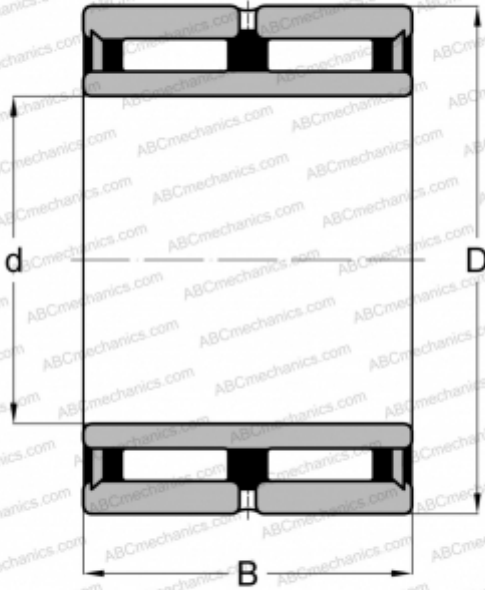

NA 6904 2RS ABC

Needle roller bearings

TYPE: Roller bearings, Needle, Double row, With machined rings with flanges, with an inner ring, Lip seals on both side, metric

Technical specification

DIMENSIONS, MM