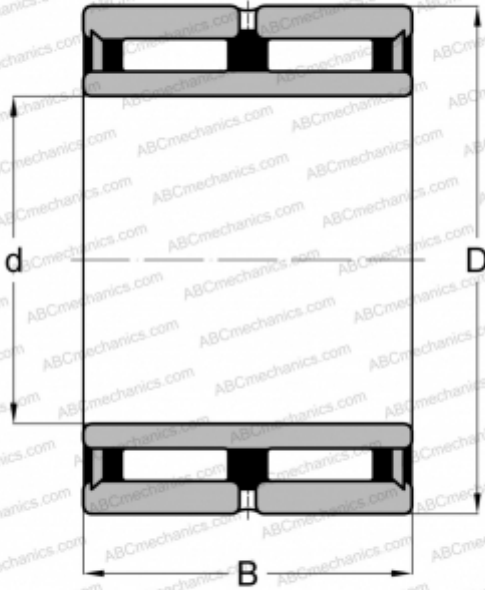

NA 69/22 2RS ABC

Needle roller bearings

TYPE: Roller bearings, Needle, Double row, With machined rings with flanges, with an inner ring, Lip seals on both side, metric

Technical specification

DIMENSIONS, MM