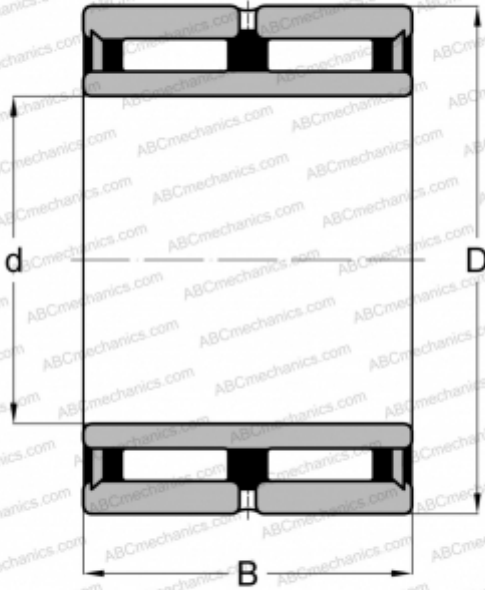

## NA 69/22 UU IKO

Needle roller bearings

TYPE: Roller bearings, Needle, Double row, With machined rings with flanges, with an inner ring, Lip seals on both side, metric

#### DIMENSIONS, MM

d	22,000
D	39,000
B	31,000
B1	30,000