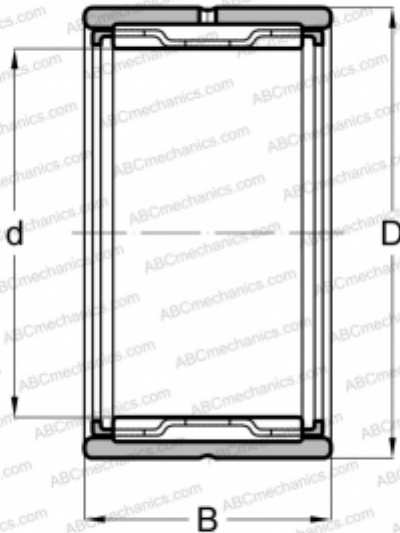

TR 203320 IKO

Needle roller bearings

TYPE: Roller bearings, Needle, Single row, With machined rings with flanges, without an inner ring, Metric

Technical specification

DIMENSIONS, MM

| | |
|---|--------|
| d | 20,000 |
| D | 33,000 |
| B | 20,000 |

WEIGHT, KG

0,060

MANUFACTURER

[IKO](#)

CALCULATION DATA

| | |
|------------------------------|-----------|
| Basic dynamic load rating, C | 24,300 kN |
| Basic static load rating, Co | 26,500 kN |