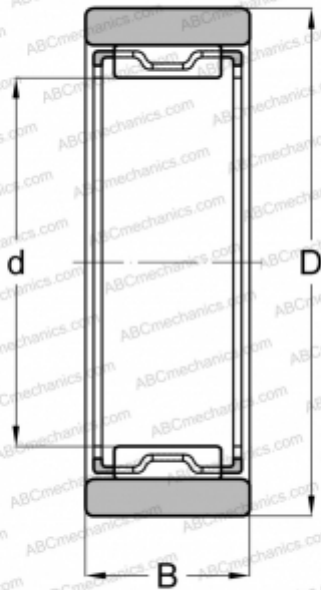

## RNAO 5x10x8 ABC

Needle roller bearings

TYPE: Roller bearings, Needle, Single row, With machined rings without flanges, without an inner ring, Metric

#### DIMENSIONS, MM

d	5,000
D	10,000
B	8,000

#### WEIGHT, KG

0,005