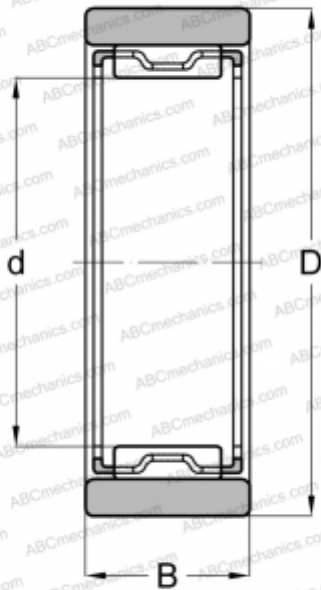

RNAO 7x14x8 INA

Needle roller bearings

TYPE: Roller bearings, Needle, Single row, With machined rings without flanges, without an inner ring, Metric

Technical specification

DIMENSIONS, MM

d	7,000
D	14,000
B	8,000

WEIGHT, KG

0,009

MANUFACTURER

[INA](#)

INTERCHANGE

ABC	RNAO 7x14x8
FAG	RNAO 7x14x8(RNAF 7x14x8)
SKF	RNAO 7x14x8 TN
IKO	RNAF 7148 N