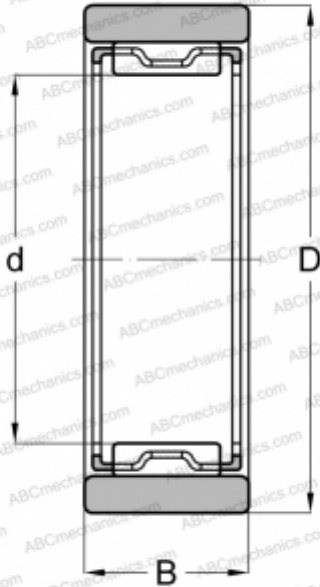

RNAO 7x14x8 TN SKF

Needle roller bearings

TYPE: Roller bearings, Needle, Single row, With machined rings without flanges, without an inner ring, Metric

Technical specification

DIMENSIONS, MM

d	7,000
D	14,000
B	8,000

WEIGHT, KG

0,006

MANUFACTURER

[SKF](#)

INTERCHANGE

ABC	RNAO 7x14x8
FAG	RNAO 7x14x8 (RNAF 7x14x8)
INA	RNAO 7x14x8
IKO	RNAF 7148 N

CALCULATION DATA

Basic dynamic load rating, C	2,810 kN
Basic static load rating, Co	2,750 kN
Fatigue load limit, Pu	0,290 kN
Reference speed	32000 r/min
Limiting speed	36000 r/min

REPLACES

[RNAF 7x14x8](#)