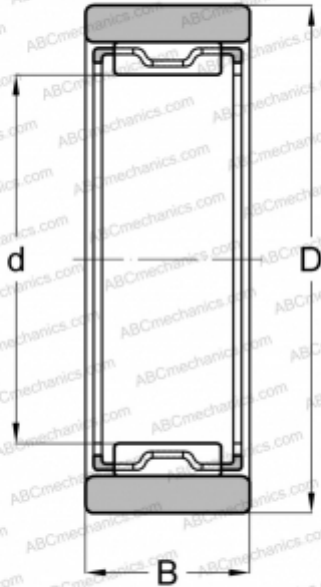

RNAO 9x16x10 ABC

Needle roller bearings

TYPE: Roller bearings, Needle, Single row, With machined rings without flanges, without an inner ring, Metric

Technical specification

DIMENSIONS, MM

d	9,000
D	16,000
B	10,000

WEIGHT, KG

0,009

MANUFACTURER

[ABC](#)

INTERCHANGE

FAG	RNAF 9x16x10
-----	------------------------------