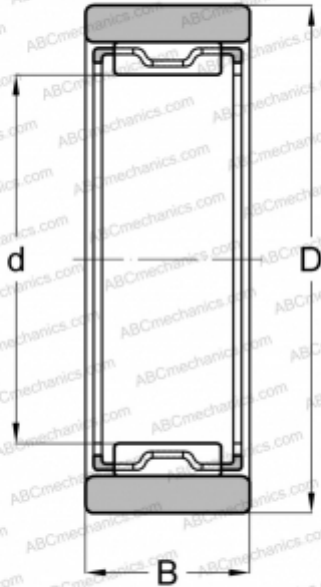

RNAO 10x17x10 INA

Needle roller bearings

TYPE: Roller bearings, Needle, Single row, With machined rings without flanges, without an inner ring, Metric

Technical specification

DIMENSIONS, MM

d	10,000
D	17,000
B	10,000

WEIGHT, KG

0,014

MANUFACTURER

[INA](#)

INTERCHANGE

ABC	RNAO 10x17x10
FAG	RNAO 10x17x10(RNAF 10x17x10)
SKF	RNAO 10x17x10 TN
IKO	RNAF 101710