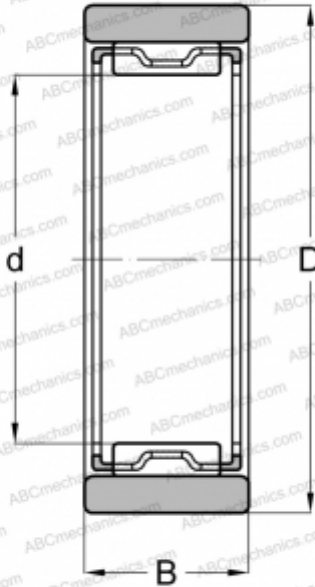

RNAO 10x20x12 ABC

Needle roller bearings

TYPE: Roller bearings, Needle, Single row, With machined rings without flanges, without an inner ring, Metric

Technical specification

DIMENSIONS, MM

d	10,000
D	20,000
B	12,000

WEIGHT, KG

0,018

MANUFACTURER

[ABC](#)

INTERCHANGE

FAG	RNAO 10x20x12(RNAF 10x20x12)
INA	RNAO 10x20x12
IKO	RNAF 102012