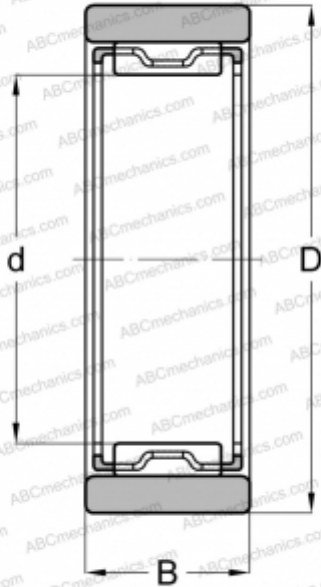

RNAF 102012 IKO

Needle roller bearings

TYPE: Roller bearings, Needle, Single row, With machined rings without flanges, without an inner ring, Metric

Technical specification

DIMENSIONS, MM

d	10,000
D	20,000
B	12,000

WEIGHT, KG

0,019

MANUFACTURER

[IKO](#)

INTERCHANGE

ABC	RNAO 10x20x12
FAG	RNAO 10x20x12(RNAF 10x20x12)
INA	RNAO 10x20x12

CALCULATION DATA

Basic dynamic load rating, C	5,940 kN
Basic static load rating, Co	6,000 kN