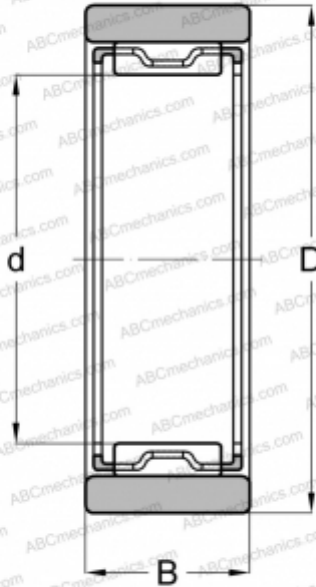

RNAO 12x19x10 ABC

Needle roller bearings

TYPE: Roller bearings, Needle, Single row, With machined rings without flanges, without an inner ring, Metric

Technical specification

DIMENSIONS, MM

d	12,000
D	19,000
B	10,000

WEIGHT, KG

0,014

MANUFACTURER

[ABC](#)

INTERCHANGE

FAG	RNAO 12x19x10(RNAF 12x19x10)
INA	RNAO 12x19x10