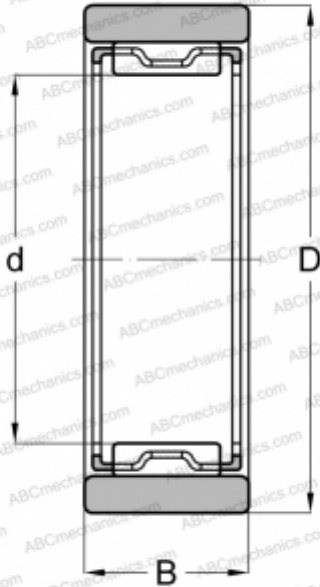

## RNAO 12x19x10 INA

Needle roller bearings

TYPE: Roller bearings, Needle, Single row, With machined rings without flanges, without an inner ring, Metric

#### DIMENSIONS, MM

d	12,000
D	19,000
B	10,000

#### WEIGHT, KG

0,014