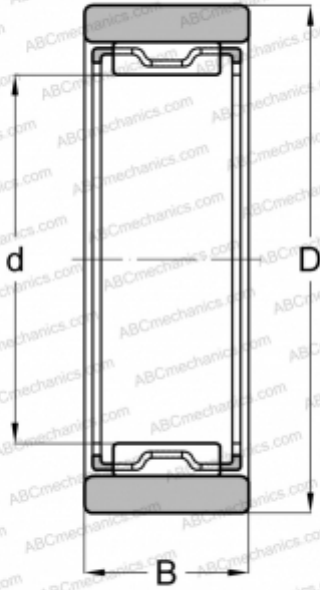

## RNAO 14x22x13 ABC

Needle roller bearings

TYPE: Roller bearings, Needle, Single row, With machined rings without flanges, without an inner ring, Metric

#### DIMENSIONS, MM

d	14,000
D	22,000
B	13,000

#### WEIGHT, KG

0,018