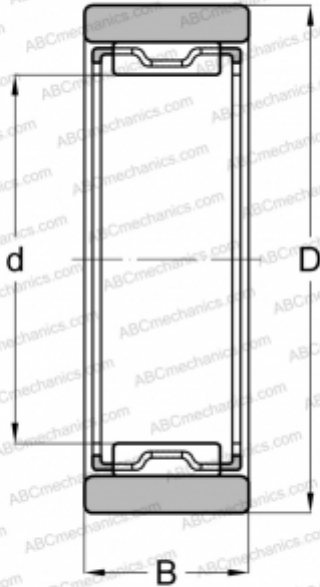

## RNAO 14x22x13 INA

Needle roller bearings

TYPE: Roller bearings, Needle, Single row, With machined rings without flanges, without an inner ring, Metric

#### DIMENSIONS, MM

d	14,000
D	22,000
B	13,000

#### WEIGHT, KG

0,018