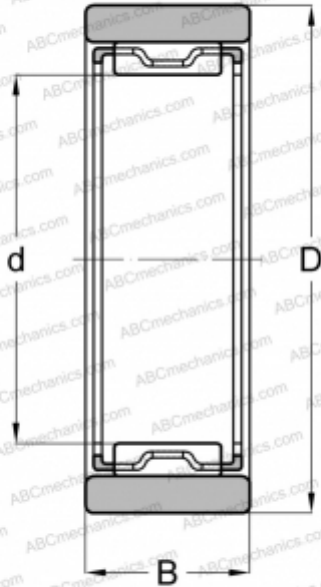

RNAF 142213 IKO

Needle roller bearings

TYPE: Roller bearings, Needle, Single row, With machined rings without flanges, without an inner ring, Metric

Technical specification

DIMENSIONS, MM

d	14,000
D	22,000
B	13,000

WEIGHT, KG

0,019

MANUFACTURER

[IKO](#)

INTERCHANGE

ABC	RNAO 14x22x13
FAG	RNAO 14x22x13(RNAF 14x22x13)
INA	RNAO 14x22x13

CALCULATION DATA

Basic dynamic load rating, C	7,860 kN
Basic static load rating, Co	9,410 kN