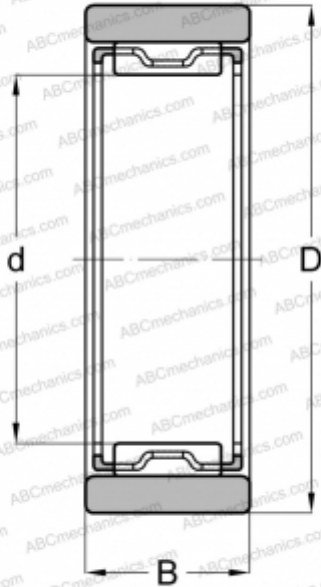

RNAO 15x23x13 ABC

Needle roller bearings

TYPE: Roller bearings, Needle, Single row, With machined rings without flanges, without an inner ring, Metric

Technical specification

DIMENSIONS, MM

d	15,000
D	23,000
B	13,000

WEIGHT, KG

0,023

MANUFACTURER

[ABC](#)

INTERCHANGE

FAG	RNAO 15x23x13(RNAF 15x23x13)
INA	RNAO 15x23x13
SKF	RNAO 15x23x13
IKO	RNAF 152313