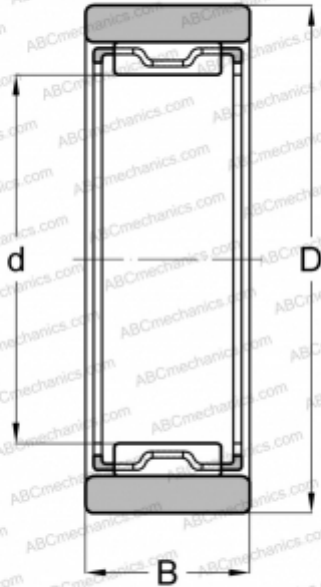

## RNAO 15x23x13 INA

Needle roller bearings

TYPE: Roller bearings, Needle, Single row, With machined rings without flanges, without an inner ring, Metric

#### DIMENSIONS, MM

d	15,000
D	23,000
B	13,000

#### WEIGHT, KG

0,023