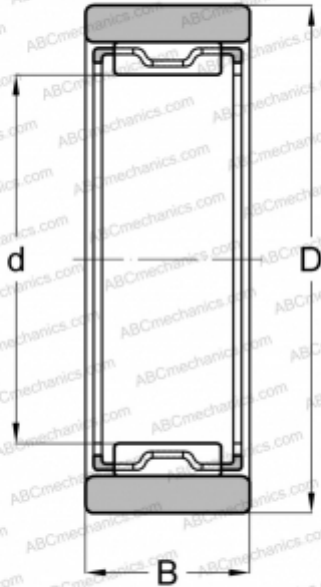

RNAO 15x23x13 SKF

Needle roller bearings

TYPE: Roller bearings, Needle, Single row, With machined rings without flanges, without an inner ring, Metric

Technical specification

DIMENSIONS, MM

d	15,000
D	23,000
B	13,000

WEIGHT, KG

0,020

MANUFACTURER

[SKF](#)

INTERCHANGE

ABC	RNAO 15x23x13
FAG	RNAO 15x23x13(RNAF 15x23x13)
INA	RNAO 15x23x13
IKO	RNAF 152313

CALCULATION DATA

Basic dynamic load rating, C	8,250 kN
Basic static load rating, Co	11,200 kN
Fatigue load limit, Pu	1,290 kN
Reference speed	24000 r/min
Limiting speed	28000 r/min

REPLACES

[RNAF 15x23x13](#)