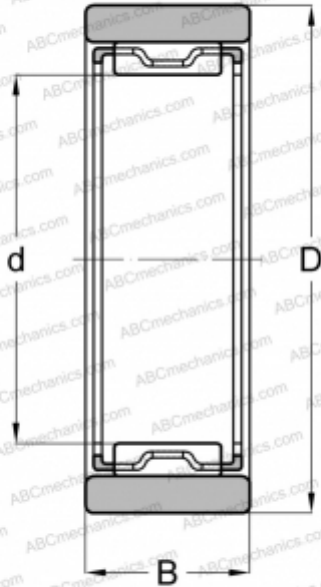

RNAO 16x24x13(RNAF 16x24x13) FAG

Needle roller bearings

TYPE: Roller bearings, Needle, Single row, With machined rings without flanges, without an inner ring, Metric

Technical specification

DIMENSIONS, MM

d	16,000
D	24,000
B	13,000

WEIGHT, KG

0,023

MANUFACTURER

[FAG](#)

INTERCHANGE

ABC	RNAO 16x24x13
INA	RNAO 16x24x13
SKF	RNAO 16x24x13
IKO	RNAF 162413