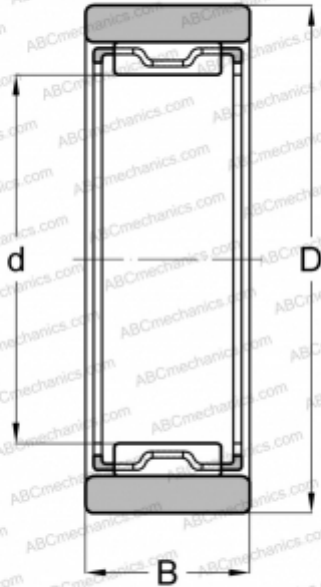

## RNAO 16x24x13 INA

Needle roller bearings

TYPE: Roller bearings, Needle, Single row, With machined rings without flanges, without an inner ring, Metric

#### DIMENSIONS, MM

d	16,000
D	24,000
B	13,000

#### WEIGHT, KG

0,023