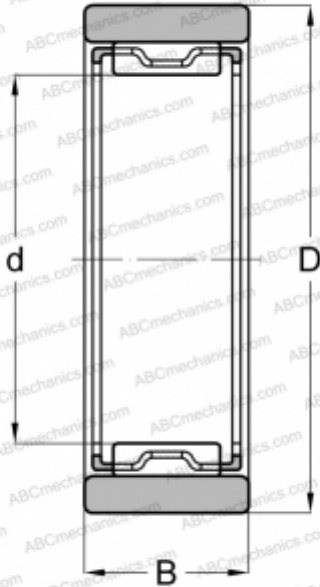

RNAO 16x24x13 SKF

Needle roller bearings

TYPE: Roller bearings, Needle, Single row, With machined rings without flanges, without an inner ring, Metric

Technical specification

DIMENSIONS, MM

d	16,000
D	24,000
B	13,000

WEIGHT, KG

0,021

MANUFACTURER

[SKF](#)

INTERCHANGE

ABC	RNAO 16x24x13
FAG	RNAO 16x24x13(RNAF 16x24x13)
INA	RNAO 16x24x13
IKO	RNAF 162413

CALCULATION DATA

Basic dynamic load rating, C	8,580 kN
Basic static load rating, Co	12,000 kN
Fatigue load limit, Pu	1,370 kN
Reference speed	24000 r/min
Limiting speed	26000 r/min

REPLACES

[RNAF 16x24x13](#)