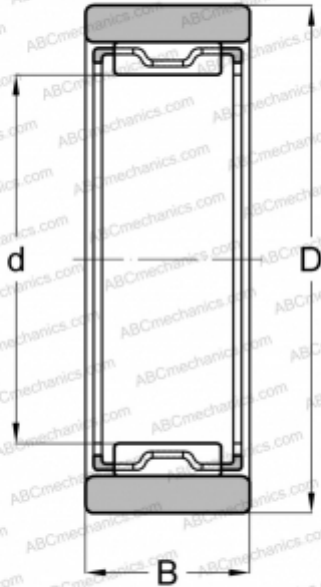

## RNAF 172513 IKO

Needle roller bearings

TYPE: Roller bearings, Needle, Single row, With machined rings without flanges, without an inner ring, Metric

#### DIMENSIONS, MM

d	17,000
D	25,000
B	13,000

#### WEIGHT, KG

0,022