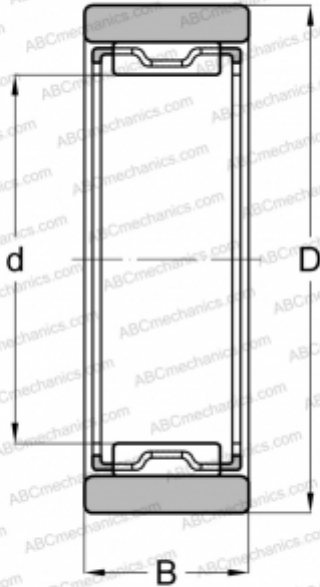

RNAO 20x28x13(RNAF 20x28x13) FAG

Needle roller bearings

TYPE: Roller bearings, Needle, Single row, With machined rings without flanges, without an inner ring, Metric

Technical specification

DIMENSIONS, MM

d	20,000
D	28,000
B	13,000

WEIGHT, KG

0,027

MANUFACTURER

[FAG](#)

INTERCHANGE

ABC	RNAO 20x28x13
INA	RNAO 20x28x13
SKF	RNAO 20x28x13
IKO	RNAF 202813